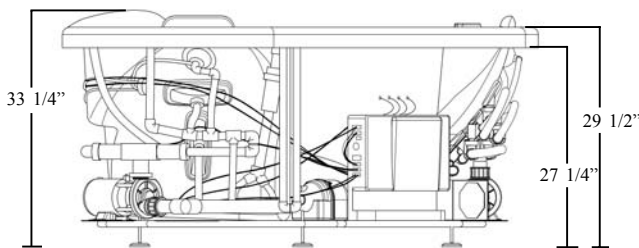

MILLENNIUM VIII

AQUATIC

MILLENNIUM SERIES MODEL # A18MIL7272

Overflow located underneath fill spout

Two Person Bath

No alternate pump location available.

Bottom of base to middle of overflow: 25 7/8"

EQUIPMENT LEGEND

General Specifications:

Tub Size	71 1/2" x 71 1/2" x 33 1/4" 182 cm x 182 cm x 84 cm
Bathing Well	Lounge 1: 43" Long Lounge 1: 19" Wide Lounge 2: 47" Long Lounge 2: 19" Wide 24 3/4" Interior Depth 20 1/2" Maximum Water Depth
Shipping Weight	862 lbs. / 391 kg
Tub Weight Filled	2965 lbs. / 1345 kg
Gallons to Overflow	192 gal. / 727 L
Gallons to Operate	1 bather: 170 gal. / 644 L 2 bathers: 151 gal. / 572 L