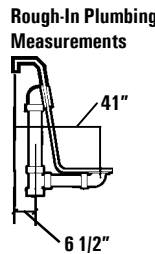

MILLENNIUM VIII

AQUATIC

MILLENNIUM SERIES MODEL # A18MIL7272

Overflow located underneath fill spout

Two Person Bath

No alternate pump location available.

Bottom of base to middle of overflow: 25 7/8"

EQUIPMENT LEGEND

General Specifications:

Tub Size	71 1/2" x 71 1/2" x 33 1/4" 182 cm x 182 cm x 84 cm
Bathing Well	Lounge 1: 43" Long Lounge 1: 19" Wide Lounge 2: 47" Long Lounge 2: 19" Wide 24 3/4" Interior Depth 20 1/2" Maximum Water Depth
Shipping Weight	862 lbs. / 391 kg
Tub Weight Filled	2965 lbs. / 1345 kg
Gallons to Overflow	192 gal. / 727 L
Gallons to Operate	1 bather: 170 gal. / 644 L 2 bathers: 151 gal. / 572 L

Fax-On-Demand Document # 1193

The manufacturer accepts a 1/4" variance. There are variations on each tub and specifications are subject to change as we improve upon our product as required. The dimensions needed for site preparation and structure building should be measured from the tub; Aquatic Industries, Inc. assumes no responsibility for preparatory work.