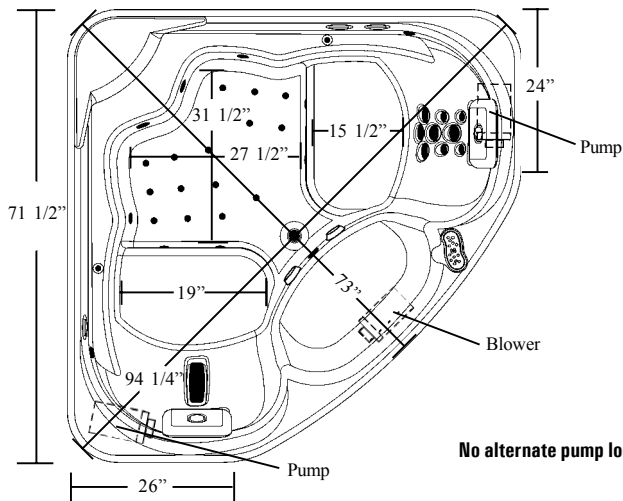

MILLENNIUM VIII

AQUATIC

MILLENNIUM SERIES MODEL # A18MIL7272

Overflow located underneath fill spout

Two Person Bath

No alternate pump location available.

Bottom of base to middle of overflow: 25 7/8"

EQUIPMENT LEGEND

- Drain
- Pump / Blower Location
- Fan Jet
- Air Bath System
- Universal Remote Control
- Rotary Massage Elite Jet
- Shiatsu-Pro Neck and Back Jets
- Neck Jet Pillow
- Pressure Plus Jet

SPECIFICATIONS:

General Specifications:

Tub Size	71 1/2" x 71 1/2" x 33 1/4" 182 cm x 182 cm x 84 cm
Bathing Well	Lounge 1: 43" Long Lounge 1: 19" Wide Lounge 2: 47" Long Lounge 2: 19" Wide 24 3/4" Interior Depth 20 1/2" Maximum Water Depth
Shipping Weight	862 lbs. / 391 kg
Tub Weight Filled	2965 lbs. / 1345 kg
Gallons to Overflow	192 gal. / 727 L
Gallons to Operate	1 bather: 170 gal. / 644 L 2 bathers: 151 gal. / 572 L

Fax-On-Demand Document # 1193

The manufacturer accepts a 1/4" variance. There are variations on each tub and specifications are subject to change as we improve upon our product as required. The dimensions needed for site preparation and structure building should be measured from the tub; Aquatic Industries, Inc. assumes no responsibility for preparatory work.