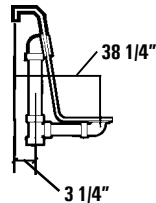

76 1/2"

No alternate pump location available.

Rough-In Plumbing Measurements

EQUIPMENT LEGEND

- Drain
- Pump / Blower Location
- Fan Jet
- Air Bath System
- Universal Remote Control
- Rotary Massage Elite Jet
- Shiatsu-Pro Neck and Back Jets
- Neck Jet Pillow
- Pressure Plus Jet

SPECIFICATIONS:

General Specifications:

Tub Size	76 1/2" diam. x 33 1/4" height
	194 cm diam. x 84 cm height
Bathing Well	38 1/2" Long
	52" Wide
	25 1/4" Interior Depth
Shipping Weight	934 lbs. / 424 kg
Tub Weight Filled	2,189 lbs. / 993 kg
Gallons to Overflow	219 gal. / 829 L
Gallons to Operate	1 bather: 198 gal. / 750 L
	2 bathers: 185 gal. / 700 L

Fax-On-Demand Document # 1194

The manufacturer accepts a 1/4" variance. There are variations on each tub and specifications are subject to change as we improve upon our product as required. The dimensions needed for site preparation and structure building should be measured from the tub; Aquatic Industries, Inc. assumes no responsibility for preparatory work.