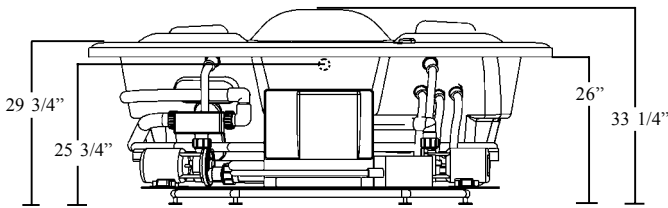

76 1/2"

No alternate pump location available.

Rough-In Plumbing Measurements

EQUIPMENT LEGEND

- Drain
- Pump / Blower Location
- Fan Jet
- Air Bath System
- Universal Remote Control
- Rotary Massage Elite Jet
- Shiatsu-Pro Neck and Back Jets
- Neck Jet Pillow
- Pressure Plus Jet

SPECIFICATIONS:

General Specifications:

Tub Size	76 1/2" diam. x 33 1/4" height
	194 cm diam. x 84 cm height
Bathing Well	38 1/2" Long
	52" Wide
	25 1/4" Interior Depth
Shipping Weight	934 lbs. / 424 kg
Tub Weight Filled	2,189 lbs. / 993 kg
Gallons to Overflow	219 gal. / 829 L
Gallons to Operate	1 bather: 198 gal. / 750 L
	2 bathers: 185 gal. / 700 L

Fax-On-Demand Document # 1194

The manufacturer accepts a 1/4" variance. There are variations on each tub and specifications are subject to change as we improve upon our product as required. The dimensions needed for site preparation and structure building should be measured from the tub; Aquatic Industries, Inc. assumes no responsibility for preparatory work.