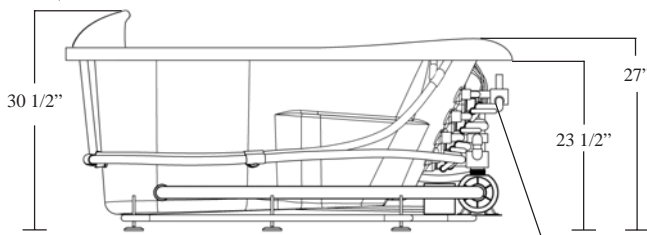

No alternate pump location available.

* Shown with Fast-Fill Waterfall Spout.

NOTE: Please allow for plumbing to extend approx. 3" beyond tub rim.

Rough-In Plumbing Measurements

Note: Infinity IX is not a drop in model. A deck must be built around the tub.

SPECIFICATIONS:

Infinity IX.tif

General Specifications:

Tub Size	66" x 34 1/2" x 31 1/2"
	168 cm x 88 cm x 78 cm
Bathing Well	40 1/2" long
	21" wide
	22 1/2" interior depth
Maximum Water Depth	18"
Shipping Weight	289 lbs. / 131 kg
Tub Weight Filled	931 lbs. / 406 kg
Tub Only Weight	192 lbs. / 87 kg
Gallons to Overflow	89 gal. / 336 L
Gallons to Operate	65 gal. / 246 L