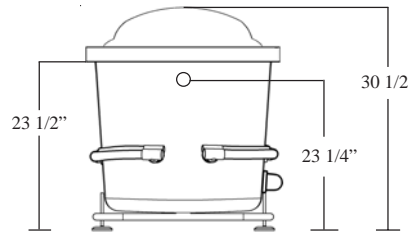

No alternate pump location available.

* Shown with Fast-Fill Waterfall Spout.

NOTE: Please allow for plumbing to extend approx. 3" beyond tub rim.

Rough-In Plumbing Measurements

Note: Infinity IX is not a drop in model. A deck must be built around the tub.

SPECIFICATIONS:

Infinity IX.tif

General Specifications:

Tub Size	66" x 34 1/2" x 31 1/2"
	168 cm x 88 cm x 78 cm
Bathing Well	40 1/2" long
	21" wide
	22 1/2" interior depth
Maximum Water Depth	18"
Shipping Weight	289 lbs. / 131 kg
Tub Weight Filled	931 lbs. / 406 kg
Tub Only Weight	192 lbs. / 87 kg
Gallons to Overflow	89 gal. / 336 L
Gallons to Operate	65 gal. / 246 L