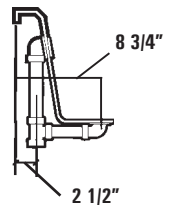

No alternate pump location available.

* Shown with Fast-Fill Waterfall Spout.

NOTE: Please allow for plumbing to extend approx. 3" beyond tub rim.

Rough-In Plumbing Measurements

Note: Infinity IX is not a drop in model. A deck must be built around the tub.

SPECIFICATIONS:

Infinity IX.tif

General Specifications:

Tub Size	66" x 34 1/2" x 31 1/2"
	168 cm x 88 cm x 78 cm
Bathing Well	40 1/2" long
	21" wide
	22 1/2" interior depth
Maximum Water Depth	18"
Shipping Weight	289 lbs. / 131 kg
Tub Weight Filled	931 lbs. / 406 kg
Tub Only Weight	192 lbs. / 87 kg
Gallons to Overflow	89 gal. / 336 L
Gallons to Operate	65 gal. / 246 L