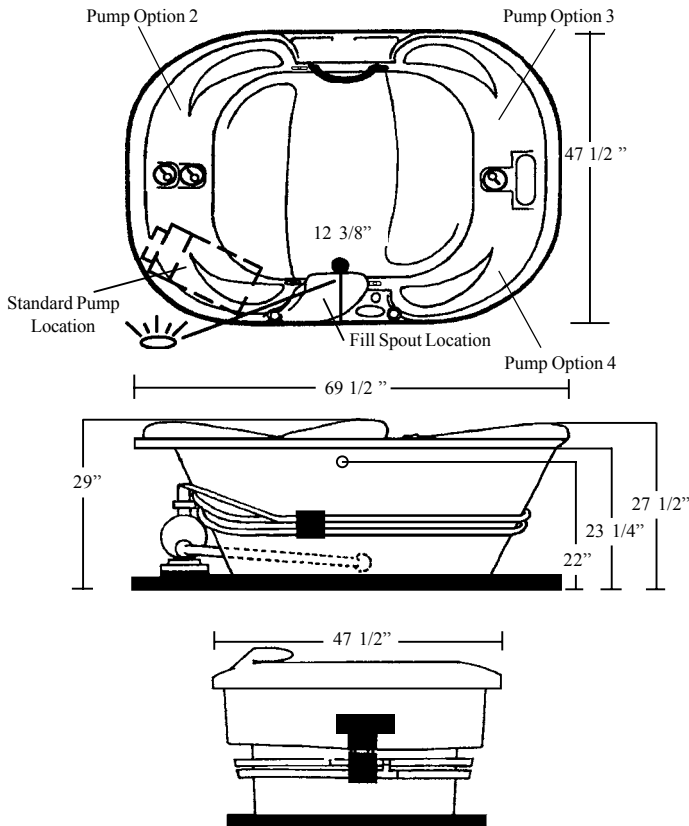

CENTURY 31

AQUATIC

CENTURY SERIES MODEL # AI7048RC31

Two Person Bath

EQUIPMENT LEGEND

- Drain
- Standard Pump Location
- Fan Jet
- Rotary Massage Jet
- Full Size Pressure-Flo Hydrotherapy Jet
- Chromotherapy Lighting

Rough-In Plumbing Measurements

SPECIFICATIONS:

General Specifications:

Tub Size	69 1/2" x 47 1/2" x 29"
	177 cm x 121 cm x 74 cm
Bathing Well	43" long
	33" wide
	23 1/2" interior depth
Shipping Weight	239 lbs. / 108 kg
Tub Weight Filled	1157 lbs. / 525 kg
Gallons to Overflow	118 gal. / 447 L
Gallons to Operate	1 bather: 99 gal. / 375 L
	2 bathers: 80 gal. / 303 L

Electrical Specifications:

Pump	2 HP; 11 AMP; 110V
Requirement	15 AMP; 110V, separate circuit required protected w/ Class A GFCI
Inline Heater	1.5 kW; 12 AMP; 110V
Requirement	15 AMP; 110V, separate circuit required protected w/ Class A GFCI

*This unit is not recommended for shower installations.

This unit has a 3/4" female waterfall fill spout connection.

STANDARD EQUIPMENT:

- **8 Hydrotherapy Jets including:**
  - 4 Full Size Pressure-Flo Hydrotherapy Jets
  - 3 Recessed Rotary Massage Jets
  - 1 Recessed Fan Jet
- **Aquatic Quality Features:**
  - 2 HP, 3-Speed Run-Dry Pump
  - Bath-Side Electronic Control Panel
  - Integrally Molded Fast-Fill Waterfall Spout (valves not included)
  - Chromotherapy LED Lighting
  - 1.5 kW Inline Maintenance Heater
  - "Quiet Pad" Anti-Vibration Pump Mount for Quiet Pump Operation
  - 2 Extra Deep & Wide Contoured Lounge Seats
  - Chrome Bolt-On Grab Bar
  - 4 Arm Rests
  - Slip Resistant Floor
  - Pre-leveled ABS Support Base
  - Heat-bent Rigid PVC Piping for Optimum Sanitary Conditions
  - Durable, Easy to Clean, Lucite® Cast Acrylic Surface Available in 8 Standard No-Charge Colors
- **UL & IAPMO Listed, Factory Tested**
- **Limited 15 Year Warranty**

OPTIONAL EQUIPMENT:

- Comfort Pillow -- Oval or Rectangle
- Jet Finish
  - -- Chrome, Polished Brass, Gold, Polished Nickel or Satin Nickel
  - Polished Brass, Polished Nickel or Satin Nickel, Gold, Bolt-On Grab Bar included with Finish Kit (Centuries 31-34 only)
- Control Panel Trim
  - -- White, Chrome, Polished Brass, Satin Nickel, Polished Nickel, Oil Rubbed Bronze or Clear
- Lift & Turn Waste and Overflow
  - -- Chrome, Polished Brass, Gold, Polished Nickel or Satin Nickel
- Cable Drive Waste and Overflow
  - -- Chrome, Polished Brass, Gold, Polished Nickel, Satin Nickel or Color Matched (Bone, White & Biscuit Only)
- Hand Held Jet
- Decorative Rim Kit -- Chrome or Polished Brass
- Optional Pump Location
- Remote Pump Location
- Premium Colors

All acrylic colors featured by Aquatic match the industry's leading fixture manufacturers.

Fax-On-Demand Document # 1015

The manufacturer accepts a 1/4" variance. There are variations on each tub and specifications are subject to change as we improve upon our product as required. The dimensions needed for site preparation and structure building should be measured from the tub; Aquatic Industries, Inc. assumes no responsibility for preparatory work.