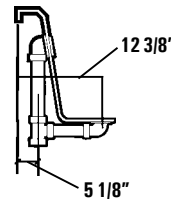

Rough-In Plumbing Measurements

SPECIFICATIONS:

General Specifications:

Tub Size	69 1/2" x 47 1/2" x 29"
	177 cm x 121 cm x 74 cm
Bathing Well	43" long
	33" wide
	23 1/2" interior depth
Shipping Weight	239 lbs. / 108 kg
Tub Weight Filled	1157 lbs. / 525 kg
Gallons to Overflow	118 gal. / 447 L
Gallons to Operate	1 bather: 99 gal. / 375 L
	2 bathers: 80 gal. / 303 L