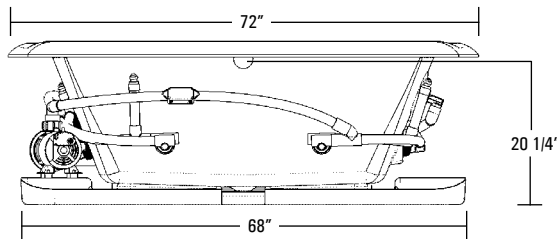

RIVIERA MOTIF

AQUATIC

LUXURY SERIES MODEL # A17242M / A128AIR7242TO (Tub Only)

Rough-In Plumbing Measurements

SPECIFICATIONS:

GENERAL SPECIFICATIONS:

Tub Size	72" x 42" x 23 1/2"
	183 cm x 107 cm x 60 cm
Bathing Well	42" long
	26" wide
	21 1/4" interior depth
Maximum Water Depth	17 1/2"
Shipping Weight	249 lbs. / 113 kg
Tub Weight Filled	1060 lbs. / 481 kg
Tub Only Weight	138 lbs. / 63 kg
Weight w/Equipment	180 lbs. / 82 kg
Gallons to Overflow	106 gal. / 401 L
Gallons to Operate	1 bather: 87 gal. / 329 L
	2 bathers: 68 gal. / 257 L

This unit is not recommended for shower installations.

STANDARD EQUIPMENT:

- 9 Hydrotherapy Jets including:**
- 4 Full Size Pressure-Flo Hydrotherapy Jets
 - 3 Recessed Rotary Massage Jets
 - 2 StressEaz Neck & Shoulder Therapy Jets
- Aquatic Quality Features:**
- 1.75 HP Run-Dry Pump with 20-Minute Timer
 - Bath-Side On/Off Electronic Button
 - "Quiet Pad" Anti-Vibration Pump Mount for Quiet Pump Operation
 - Slip Resistant Floor
 - Pre-leveled ABS Support Base
 - Heat-bent Rigid PVC Piping for Optimum Sanitary Conditions
 - Durable, Easy to Clean, Lucite® Cast Acrylic Surface
 - Available in 8 Standard No-Charge Colors
- UL & IAPMO Listed, Factory Tested Limited Lifetime Warranty**