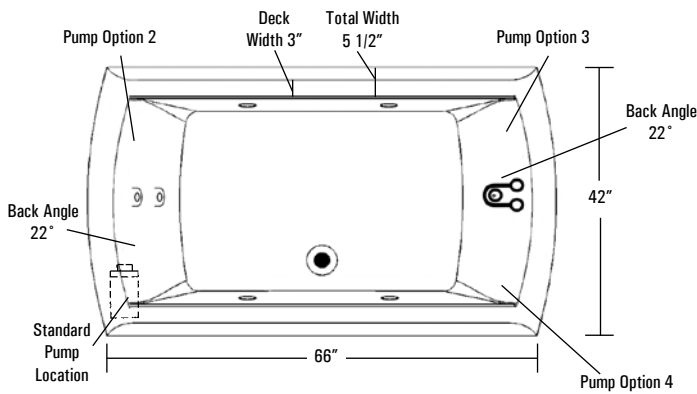

RIVIERA MOTIF

AQUATIC

LUXURY SERIES MODEL # A17242M / A128AIR7242TO (Tub Only)

Rough-In Plumbing Measurements

SPECIFICATIONS:

GENERAL SPECIFICATIONS:

Tub Size	72" x 42" x 23 1/2"
	183 cm x 107 cm x 60 cm
Bathing Well	42" long
	26" wide
	21 1/4" interior depth
Maximum Water Depth	17 1/2"
Shipping Weight	249 lbs. / 113 kg
Tub Weight Filled	1060 lbs. / 481 kg
Tub Only Weight	138 lbs. / 63 kg
Weight w/Equipment	180 lbs. / 82 kg
Gallons to Overflow	106 gal. / 401 L
Gallons to Operate	1 bather: 87 gal. / 329 L
	2 bathers: 68 gal. / 257 L