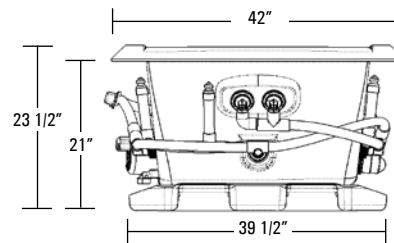

RIVIERA MOTIF

AQUATIC

LUXURY SERIES MODEL # A17242M / A128AIR7242TO (Tub Only)

Rough-In Plumbing Measurements

SPECIFICATIONS:

GENERAL SPECIFICATIONS:

Tub Size	72" x 42" x 23 1/2"
	183 cm x 107 cm x 60 cm
Bathing Well	42" long
	26" wide
	21 1/4" interior depth
Maximum Water Depth	17 1/2"
Shipping Weight	249 lbs. / 113 kg
Tub Weight Filled	1060 lbs. / 481 kg
Tub Only Weight	138 lbs. / 63 kg
Weight w/Equipment	180 lbs. / 82 kg
Gallons to Overflow	106 gal. / 401 L
Gallons to Operate	1 bather: 87 gal. / 329 L
	2 bathers: 68 gal. / 257 L