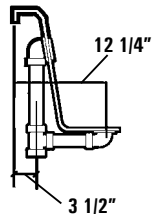

RIVIERA MOTIF

AQUATIC

LUXURY SERIES MODEL # A17242M / A128AIR7242TO (Tub Only)

Rough-In Plumbing Measurements

SPECIFICATIONS:

GENERAL SPECIFICATIONS:

Tub Size	72" x 42" x 23 1/2"
	183 cm x 107 cm x 60 cm
Bathing Well	42" long
	26" wide
	21 1/4" interior depth
Maximum Water Depth	17 1/2"
Shipping Weight	249 lbs. / 113 kg
Tub Weight Filled	1060 lbs. / 481 kg
Tub Only Weight	138 lbs. / 63 kg
Weight w/Equipment	180 lbs. / 82 kg
Gallons to Overflow	106 gal. / 401 L
Gallons to Operate	1 bather: 87 gal. / 329 L
	2 bathers: 68 gal. / 257 L