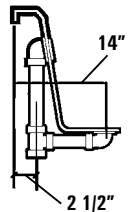

HOTSOAK 70

AQUATIC

HOTSOAK SERIES MODEL # AI8AIR6643HS

CAN BE USED IN AN UNDERMOUNT APPLICATION

Rough-In Plumbing Measurements

SPECIFICATIONS:

GENERAL SPECIFICATIONS:

Tub Size	65 3/4" x 43 1/2" x 24 1/2"
	168 cm x 111 cm x 60 cm
Bathing Well	42" long
	28" wide
	21 1/2" interior depth
Shipping Weight	188 lbs. / 85 kg
Tub Weight Filled	1017 lbs. / 462 kg
Tub Only Weight	145 lbs. / 66 kg
Gallons to Overflow	109 gal. / 413 L