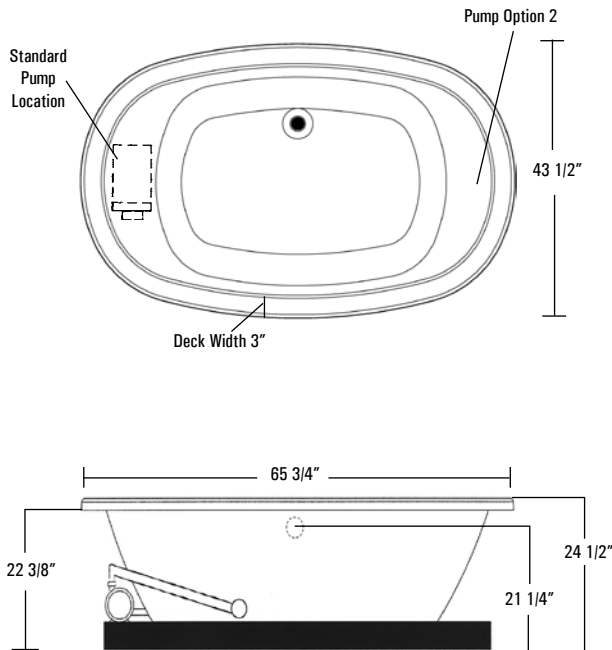

HOTSOAK 70

AQUATIC

HOTSOAK SERIES MODEL # AI8AIR6643HS

CAN BE USED IN AN UNDERMOUNT APPLICATION

Rough-In Plumbing Measurements

SPECIFICATIONS:

GENERAL SPECIFICATIONS:

Tub Size	65 3/4" x 43 1/2" x 24 1/2"
	168 cm x 111 cm x 60 cm
Bathing Well	42" long
	28" wide
	21 1/2" interior depth
Shipping Weight	188 lbs. / 85 kg
Tub Weight Filled	1017 lbs. / 462 kg
Tub Only Weight	145 lbs. / 66 kg
Gallons to Overflow	109 gal. / 413 L

- 1.5 kW Inline Maintenance Heater
 - Run-Dry Pump with 20-Minute Timer
 - 2 Circulation Portal Covers
 - Bath-Side On/Off Electronic Button
 - "Quiet Pad" Anti-Vibration Pump Mount for Quiet Operation
 - Slip Resistant Floor
 - Extra Deep and Long Bathing Well
 - Pre-leveled ABS Support Base
 - Heat-bent Rigid PVC Piping for Optimum Sanitary Conditions
 - Durable, Easy to Clean, Lucite® Cast Acrylic Surface
 - Available in 8 Standard No-Charge Colors
- UL & IAPMO Listed, Factory Tested**
Limited Lifetime Warranty