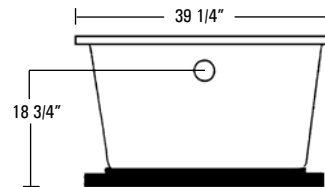

HOTSOAK 54

AQUATIC

HOTSOAK SERIES MODEL # AI7240RHS

Rough-In Plumbing Measurements

SPECIFICATIONS:

GENERAL SPECIFICATIONS:

Tub Size	71 3/8" x 39 1/4" x 22" 181 cm x 100 cm x 56 cm
Bathing Well	44" long 25" wide 21 1/4" interior depth
Shipping Weight	194 lbs. / 88 kg
Tub Weight Filled	854 lbs. / 387 kg
Tub Only Weight	106 lbs. / 40 kg
Gallons to Overflow	86 gal. / 326 L