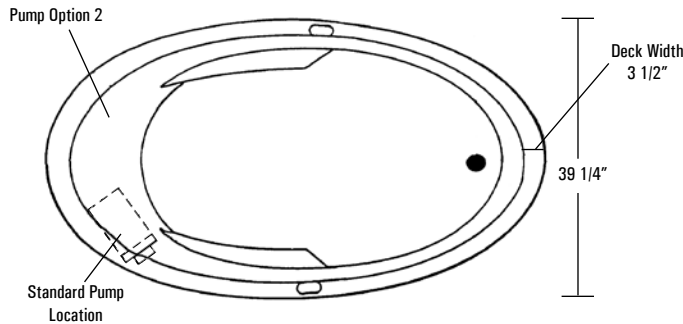

HOTSOAK 54

AQUATIC

HOTSOAK SERIES MODEL # AI7240RHS

Rough-In Plumbing Measurements

SPECIFICATIONS:

GENERAL SPECIFICATIONS:

Tub Size	71 3/8" x 39 1/4" x 22" 181 cm x 100 cm x 56 cm
Bathing Well	44" long 25" wide 21 1/4" interior depth
Shipping Weight	194 lbs. / 88 kg
Tub Weight Filled	854 lbs. / 387 kg
Tub Only Weight	106 lbs. / 40 kg
Gallons to Overflow	86 gal. / 326 L