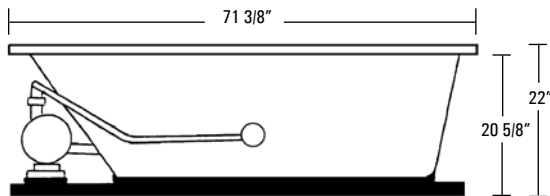

HOTSOAK 54

AQUATIC

HOTSOAK SERIES MODEL # AI7240RHS

Rough-In Plumbing Measurements

SPECIFICATIONS:

GENERAL SPECIFICATIONS:

Tub Size	71 3/8" x 39 1/4" x 22" 181 cm x 100 cm x 56 cm
Bathing Well	44" long 25" wide 21 1/4" interior depth
Shipping Weight	194 lbs. / 88 kg
Tub Weight Filled	854 lbs. / 387 kg
Tub Only Weight	106 lbs. / 40 kg
Gallons to Overflow	86 gal. / 326 L