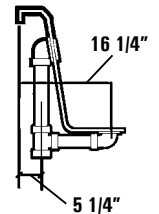

HOTSOAK 54

AQUATIC

HOTSOAK SERIES MODEL # AI7240RHS

Rough-In Plumbing Measurements

SPECIFICATIONS:

GENERAL SPECIFICATIONS:

Tub Size	71 3/8" x 39 1/4" x 22" 181 cm x 100 cm x 56 cm
Bathing Well	44" long 25" wide 21 1/4" interior depth
Shipping Weight	194 lbs. / 88 kg
Tub Weight Filled	854 lbs. / 387 kg
Tub Only Weight	106 lbs. / 40 kg
Gallons to Overflow	86 gal. / 326 L