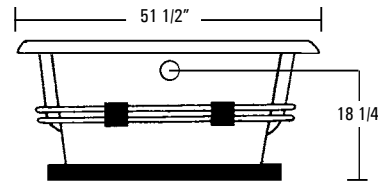

THE HEART

AQUATIC

LUXURY SERIES MODEL # AI6648H

No alternate pump location available.

Rough-In Plumbing Measurements

SPECIFICATIONS:

GENERAL SPECIFICATIONS:

Tub Size	70 1/8" x 51 1/2" x 22 1/4"
	178 cm x 131 cm x 57 cm
Bathing Well	44" long
	33" wide
	20 3/4" interior depth
Shipping Weight	190 lbs. / 86 kg
Tub Weight Filled	927 lbs. / 420 kg
Gallons to Overflow	95 gal. / 360 L
Gallons to Operate	1 bather: 76 gal. / 288 L
	2 bathers: 57 gal. / 216 L