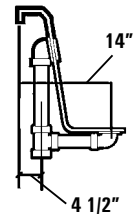

THE HEART

AQUATIC

LUXURY SERIES MODEL # AI6648H

No alternate pump location available.

Rough-In Plumbing Measurements

SPECIFICATIONS:

GENERAL SPECIFICATIONS:

Tub Size	70 1/8" x 51 1/2" x 22 1/4"
	178 cm x 131 cm x 57 cm
Bathing Well	44" long
	33" wide
	20 3/4" interior depth
Shipping Weight	190 lbs. / 86 kg
Tub Weight Filled	927 lbs. / 420 kg
Gallons to Overflow	95 gal. / 360 L
Gallons to Operate	1 bather: 76 gal. / 288 L
	2 bathers: 57 gal. / 216 L