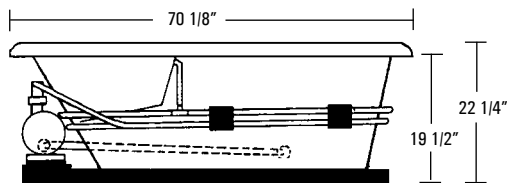

THE HEART

AQUATIC

LUXURY SERIES MODEL # AI6648H

No alternate pump location available.

Rough-In Plumbing Measurements

SPECIFICATIONS:

GENERAL SPECIFICATIONS:

Tub Size	70 1/8" x 51 1/2" x 22 1/4"
	178 cm x 131 cm x 57 cm
Bathing Well	44" long
	33" wide
	20 3/4" interior depth
Shipping Weight	190 lbs. / 86 kg
Tub Weight Filled	927 lbs. / 420 kg
Gallons to Overflow	95 gal. / 360 L
Gallons to Operate	1 bather: 76 gal. / 288 L
	2 bathers: 57 gal. / 216 L