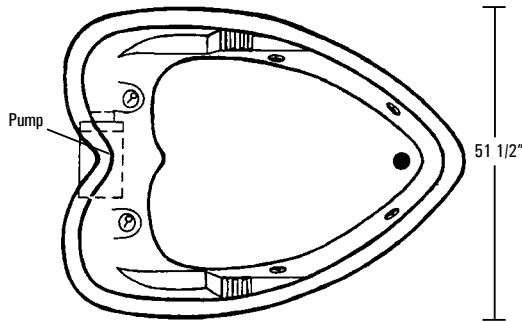

THE HEART

AQUATIC

LUXURY SERIES MODEL # AI6648H

No alternate pump location available.

Rough-In Plumbing Measurements

SPECIFICATIONS:

GENERAL SPECIFICATIONS:

Tub Size	70 1/8" x 51 1/2" x 22 1/4"
	178 cm x 131 cm x 57 cm
Bathing Well	44" long
	33" wide
	20 3/4" interior depth
Shipping Weight	190 lbs. / 86 kg
Tub Weight Filled	927 lbs. / 420 kg
Gallons to Overflow	95 gal. / 360 L
Gallons to Operate	1 bather: 76 gal. / 288 L
	2 bathers: 57 gal. / 216 L