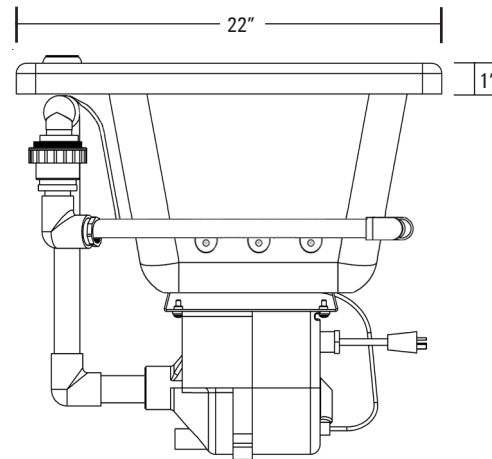

Faucet hardware and drain basket not included.

Note: Before drilling holes for your faucet system, check the position of the faucet to ensure that it will not interfere with the sink or its plumbing.

SPECIFICATIONS:

GENERAL SPECIFICATIONS:

Sink Size	25" x 22" x 12"
	56 cm x 63.5 cm x 30.5 cm
Sink Well	17 1/4" Long
	11 1/2" Wide
	11 3/16" Interior Depth
	11 3/16" Maximum Water Depth
Shipping Weight	38.4 lbs. / 17.42 kg
Sink Weight Filled	114.11 lbs. / 51.8 kg
Sink Empty Weight	17 lbs. / 7.7 kg
Sink Only Weight	7 lbs. / 3.1 kg
Gallons to Overflow	11.7 gal. / 44.3 L
Gallons to Operate	5.5 gal. / 20.8 L