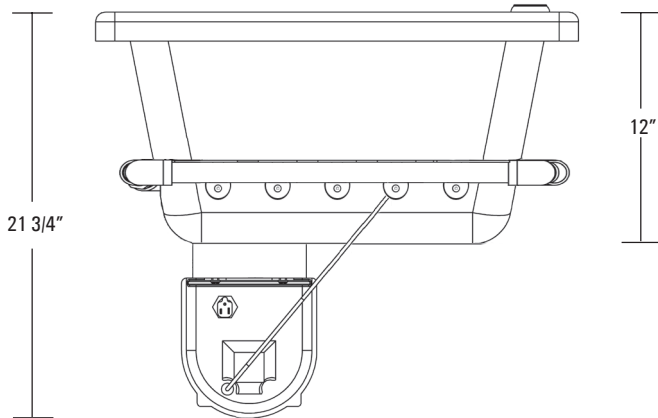

Faucet hardware and drain basket not included.

Note: Before drilling holes for your faucet system, check the position of the faucet to ensure that it will not interfere with the sink or its plumbing.

SPECIFICATIONS:

GENERAL SPECIFICATIONS:

Sink Size	25" x 22" x 12"
	56 cm x 63.5 cm x 30.5 cm
Sink Well	17 1/4" Long
	11 1/2" Wide
	11 3/16" Interior Depth
	11 3/16" Maximum Water Depth
Shipping Weight	38.4 lbs. / 17.42 kg
Sink Weight Filled	114.11 lbs. / 51.8 kg
Sink Empty Weight	17 lbs. / 7.7 kg
Sink Only Weight	7 lbs. / 3.1 kg
Gallons to Overflow	11.7 gal. / 44.3 L
Gallons to Operate	5.5 gal. / 20.8 L