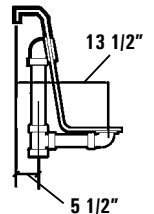

CENTURY 49 MOTIF

AQUATIC

CENTURY SERIES MODEL # AI6636RC49 / AI31AIR6636TO (Tub Only)

Rough-In Plumbing Measurements

SPECIFICATIONS:

GENERAL SPECIFICATIONS:

Tub Size	66 1/2" x 36 3/4" x 25"
	169 cm x 93.3 cm x 63.5 cm
Bathing Well	40" long
	19 1/2" wide
	23" interior depth
Maximum Water Depth	18"
Shipping Weight	208 lbs. / 94 kg
Tub Weight Filled	779 lbs. / 353 kg
Tub Only Weight	102 lbs. / 44 kg
Weight w/Equipment	146 lbs. / 66 kg
Gallons to Overflow	76 gal. / 288 L
Gallons to Operate	57 gal. / 216 L