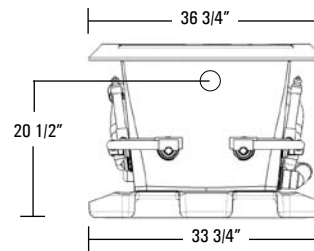

CENTURY 49 MOTIF

AQUATIC

CENTURY SERIES MODEL # AI6636RC49 / AI31AIR6636TO (Tub Only)

Rough-In Plumbing Measurements

SPECIFICATIONS:

GENERAL SPECIFICATIONS:

Tub Size	66 1/2" x 36 3/4" x 25"
	169 cm x 93.3 cm x 63.5 cm
Bathing Well	40" long
	19 1/2" wide
	23" interior depth
Maximum Water Depth	18"
Shipping Weight	208 lbs. / 94 kg
Tub Weight Filled	779 lbs. / 353 kg
Tub Only Weight	102 lbs. / 44 kg
Weight w/Equipment	146 lbs. / 66 kg
Gallons to Overflow	76 gal. / 288 L
Gallons to Operate	57 gal. / 216 L