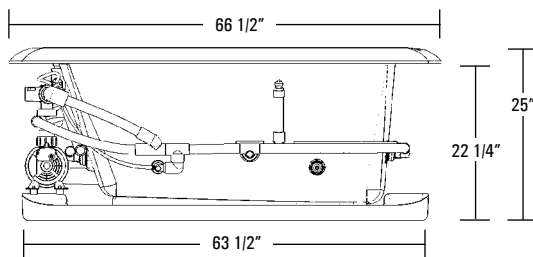

CENTURY 49 MOTIF

AQUATIC

CENTURY SERIES MODEL # AI6636RC49 / AI31AIR6636TO (Tub Only)

Rough-In Plumbing Measurements

SPECIFICATIONS:

GENERAL SPECIFICATIONS:

Tub Size	66 1/2" x 36 3/4" x 25"
	169 cm x 93.3 cm x 63.5 cm
Bathing Well	40" long
	19 1/2" wide
	23" interior depth
Maximum Water Depth	18"
Shipping Weight	208 lbs. / 94 kg
Tub Weight Filled	779 lbs. / 353 kg
Tub Only Weight	102 lbs. / 44 kg
Weight w/Equipment	146 lbs. / 66 kg
Gallons to Overflow	76 gal. / 288 L
Gallons to Operate	57 gal. / 216 L