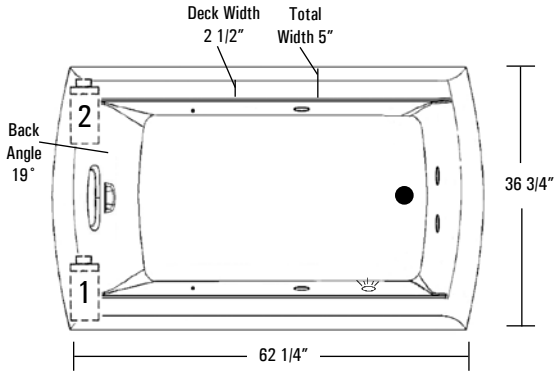

CENTURY 49 MOTIF

AQUATIC

CENTURY SERIES MODEL # AI6636RC49 / AI31AIR6636TO (Tub Only)

Rough-In Plumbing Measurements

SPECIFICATIONS:

GENERAL SPECIFICATIONS:

Tub Size	66 1/2" x 36 3/4" x 25"
	169 cm x 93.3 cm x 63.5 cm
Bathing Well	40" long
	19 1/2" wide
	23" interior depth
Maximum Water Depth	18"
Shipping Weight	208 lbs. / 94 kg
Tub Weight Filled	779 lbs. / 353 kg
Tub Only Weight	102 lbs. / 44 kg
Weight w/Equipment	146 lbs. / 66 kg
Gallons to Overflow	76 gal. / 288 L
Gallons to Operate	57 gal. / 216 L